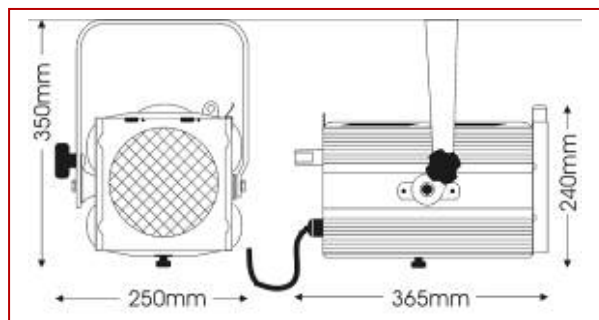

Operational specifications

Focus adjustment	slide focus with control underneath
Working position	max. tilting ±90° from horizontal
Beam Shaping	using barndoor accessory
Positional adjustment	single rim-clamp tilt lock

Lamp types

650W 230V	CP67 3200K 120 hrs / T21 3000K 900 hrs
1000W 230V	CP70 3200K 240 hrs / T19 3050K 900 hrs
1200W 230V	CP90 3200K 240 hrs / T29 3000K 480 hrs
1000W 115/120V	T11 3050K 750 hrs GE88515

Accessories

Spare metal colour frame	■ 20100106 □ 20100106B ■ 20100106C
Spare safety guard	■ 20100206 □ 20100206B ■ 20100206C
4-leaf barndoor, aluminium	■ 20100306 □ 20100306B ■ 20100306C □ 20100306D ■ 20100306E
Hook clamp	20100900
Safety bond	20101300

Photometric data

Spot focus	CP90									
Beam dia.	1.0	1.1	1.3	1.4	1.5	1.7	1.8	2.0	2.1	m
lux	4996	3825	3022	2448	2032	1700	1449	1249	1088	
Distance	7	8	9	10	11	12	13	14	15	

Flood focus										
Beam dia.	2.3	3.5	4.6	5.8	6.9	8.1	9.2	10.4	11.5	m
lux	2440	1084	610	390	271	199	153	120	98	
Distance	2	3	4	5	6	7	8	9	10	m

LUCI DELLA RIBALTA PROFESSIONAL LIGHTING PRODUCTS

aria® pc1000 plus
650W – 1200W
pebble-convex

part number : ■ 10802000 □ 10802001 ■ 10802002

Compact, high-quality yet budget-priced 650W-1200W PC spotlight producing a variable, well defined beam ranging from 8° to 60°. It's ideal for non professional applications in medium-sized venues.

Features include slide-focus mechanism and DIN standard 185x185mm accessories, which can be interchanged with most major manufacturers' accessories. A colour frame, safety guard and 1.5m mains cable are all included as standard.

Specials: also available with polished pebble convex (PPC) lens part # 10802100

Luci della Ribalta srl
Via Berna 14
46042 Castel Goffredo (MN), Italy
tel: +39 0376 771777
fax: +39 0376 772140
www.ldr.it info@ldr.it

issue: ap ©2020. LDR reserves the right to alter the specification without prior notice.