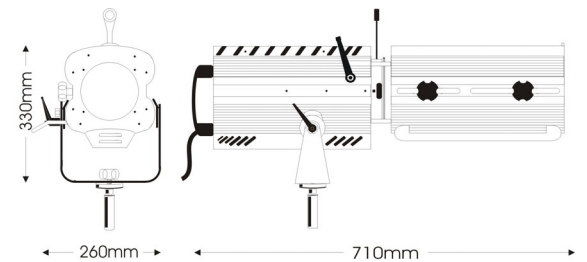

New, stylish, compact and high efficiency 120W RGBW led narrow-angle followspot featuring double-condenser optics and a PWM dimming power source. ASTRO 100 is DMX512 and RDM controllable for infinite colour beams but manual dimming from rear panel is also an option.

ASTRO 100 produces a well defined, flat-field beam of bright colours from an extremely compact and user friendly body. Its outstanding performance makes it the ideal choice for short-throw applications in amateur theatres, and small stages in schools, worship venues, city halls, clubs, concerts or events.

The Astro 100 is available in 3200K and 5600K white light and RGBW and on demand can also be obtained in white finish. Standard delivery includes the iris diaphragm, a spigot for followspot tripod and 2m mains cable fitted with Power-Con.

A full range of accessories complements the range.

Luci della Ribalta srl
Via Berna 14
46042 Castel Goffredo (MN), Italy
tel: +39 0376 771777
www.ldr.it info@ldr.it
issue: ap ©2023. LDR reserves the right to alter the specification without prior notice.