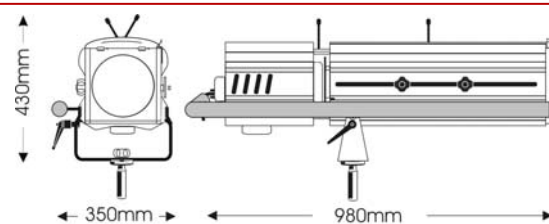

Operational specifications

Focus adjustment	slide zoom controls (dia/ softness) at side
Lamp alignment	factory set
Beam Shaping	20-leaf iris included; shutters are accessories
Dimming	by mains supply + optical dimmer iris included
Positional adjustment	lever tilt clamp

Lamp types

1200W	CP90 3200K 240 hrs / T29 3000K 480 hrs

LDR recommends Philips lamps

Accessories

Metal colour frame+ front runners	■20109106
5-colour colour changer	■20105106 □20105106B ■20105105 left-handed
Spare iris diaphragm	20100707
Gobo holder, A/B size	20100807 Gobo holder, B, dichro 20100807B
Black tripod	20102401 Chrome plated tripod 20102402
Spare spigot ø29mm	20102200
Spigot with fluid head	20102100
Kit 1-hand control iris/dowser	20107070
Stirrup-kit for suspension	20102900
Flight case with braking wheels	20107180 for f.spot/ballast/col.chang./tripod

Photometric data

Narrow focus	CP90									
Beam dia.	1.7	1.8	2	2.1	2.2	2.4	2.5	2.7	2.8	m
lux	2118	1805	1556	1356	1191	1055	941	845	763	
Distance	12	13	14	15	16	17	18	19	20	m

Wide focus

Beam dia.	3.9	4.3	4.7	5.1	5.4	5.8	6.2	6.6	7	m
lux	1540	1273	1069	911	786	684	602	533	475	
Distance	10	11	12	13	14	15	16	17	18	m

LUCI DELLA RIBALTA PROFESSIONAL LIGHTING PRODUCTS

Canto® 1200th MK2

1200W, 230/240V TH
followspot

part number : ■10857170 □10857171

Compact, short to medium throw 1200W tungsten-halogen followspot. It features a large, user-friendly side handle, strong mechanics and excellent optics.

Standard delivery includes a colour frame, 20-leaf iris diaphragm, mechanical dimmer, spigot and 2m mains cable. A large selection of accessories, including a 5-colour colour changer, tripods and a flight-case, is available for the Canto range

Specials: also available in kit, including followspot, CP90 lamp, fitted colour changer, black tripod and flight case

Luci della Ribalta srl
Via Berna 14
46042 Castel Goffredo (MN), Italy
tel: +39 0376 771777
fax: +39 0376 772140
www.ldr.it info@ldr.it

issue: ap ©2018. LDR reserves the right to alter the specification without prior notice