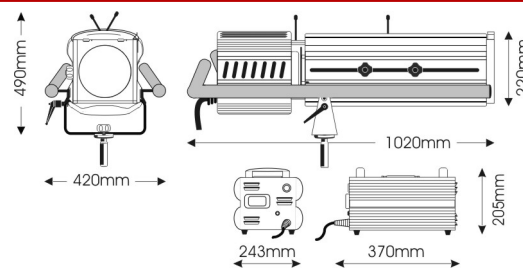

Operational specifications

Focus adjustment	slide zoom controls (dia./softness) at side
Lamp alignment	yes
Beam shaping	20-leaf iris included; shutter blades: accessories
Dimming	optical dimmer iris included
Positional adjustment	lever tilt clamp on stirrup

Lamp types

1500 W 6000K	Philips MSR Gold 1500 FastFit - PGJX50, 6000K 750 hrs
1500 W 7500K	Philips MSR Gold 1500/2 FastFit - PGJX50, 7500K 750 hrs

Accessories

Metal colour frame+ front runners	■20109106
5-colour colour changer	■20105106 □20105106B ■20105105 left-handed
Spare iris diaphragm	20100707
Gobo holder, A/B size	20100807 Gobo holder, B, dichro 20100807B
Black tripod	20102401 Chrome plated tripod 20102402
Spare spigot ø29mm	20102200
Spigot with fluid head	20102100
Kit 1-hand control iris/dowser	20107070
Stirrup-kit for suspension	20102900
Flight case with braking wheels	20107180 for f.spot/ballast/col.chang./tripod

Photometric data

Narrow focus		MSR 1500 W									
Beam dia.	3.4 3.6 3.9 4.2 4.5 4.8 5.0 5.3 5.6 m										
lux	3845 3194 2738 2411 2277 1943 1535 1378 1244										
Distance	24 26 28 30 32 34 36 38 40 m										

Wide focus

Beam dia.	3.5 4.2 4.9 5.3 5.6 6.0 6.3 6.7 7.1 m
lux	5520 3879 2806 2227 1957 1734 1546 1388 1253
Distance	10 12 14 15 16 17 18 19 20 m

LUCI DELLA RIBALTA PROFESSIONAL LIGHTING PRODUCTS

Canto® 1500 msr FF mk2

1500W 230V 50/60Hz
discharge followspot

part number: 10877180 Followspot
K10877180 kit

The Canto® 1500msr FF is an, efficient, lightweight and extremely powerful followspot, ideal for all medium to long-throw applications. The MSR filling of the lamp guarantees pure, white light, whereas the short arc provides high beam intensity for professional entertainment lighting.

Now available in the MK2 version, featuring a new, extremely efficient and reliable electronic ballast, lamp position adjustment from the side and a newly designed iris diaphragm.

Canto® 1500msd/msr is delivered complete with 20-leaf iris, mechanical dimmer, separate, electronic ballast unit and spigot.

The kit version also includes lamp, fitted colour changer, black tripod and flight case.

Luci della Ribalta srl
Via Berna 14
46042 Castel Goffredo (MN), Italy
tel: +39 0376 771777
fax: +39 0376 772140
www.ldr.it info@ldr.it

issue: ap © 2020. LDR reserves the right to alter the specification without prior notice