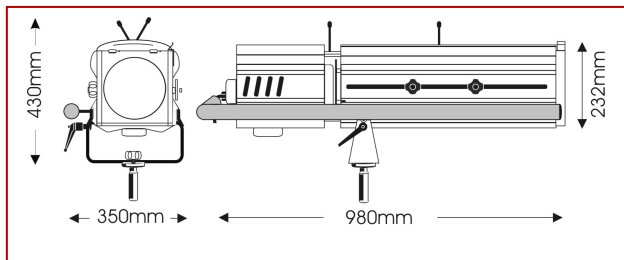

Operational specifications

Focus adjustment	slide zoom controls (dia/softness) at side
Lamp alignment	factory set
Beam Shaping	20-leaf iris included; shutters are accessories
Dimming	by mains supply + optical dimmer iris included
Positional adjustment	lever tilt clamp

Lamp types

2000W	CP72 GY16 230/240V 3200K 480 hrs

LDR recommends Philips lamps

Accessories

Spare metal colour frame	■20100106	□20100106B	
5-colour colour changer	■20105106	□20105106B	
Spare iris diaphragm	20100707	Gobo holder, A/B size	20100807
Black tripod	20102401	Chrome plated tripod	20102402
Spare spigot ø28mm	20102200		
Kit 1-hand control iris/dowser	20107070	Stirrup-kit for suspension	20102900
Flight case with braking wheels	20107080	for f.spot/ballast/col.chang./tripod	

Photometric data

Narrow focus		CP72									
Beam dia.	2.0	2.2	2.5	2.8	3.1	3.4	3.6	3.9	4.2	m	
lux	2443	1870	1478	1197	989	831	708	611	532		
Distance	14	16	18	20	22	24	26	28	30	m	

Wide focus											
Beam dia.	3.9	4.7	5.4	6.2	7.0	7.8	8.6	9.3	10.1	m	
lux	2000	1389	1020	781	617	500	413	347	296		
Distance	10	12	14	16	18	20	22	24	26	m	

LUCI DELLA RIBALTA PROFESSIONAL LIGHTING PRODUCTS

Canto® 2000TH MK2

2000W, 230/240V TH followspot

part number : ☒10907170 ☐10907171

The most powerful dimmable tungsten halogen followspot in the Canto® range, the 2000W has been completely re-engineered to offer the market an even wider and better set of features. A large, user-friendly side handle, new mechanics on the mechanical dimmer and a number of "invisible" new features add to the existing specifications which have made Canto® a world-wide success.

An iris, mechanical dimmer, spigot, colour frame and 2m mains cable are supplied as standard, and a 5-colour colour changer is available as an optional extra.

Luci della Ribalta srl
Via Berna 14
46042 Castel Goffredo (MN), Italy
tel: +39 0376 771777
fax: +39 0376 772140
www.ldr.it info@ldr.it

Issue: ap ©2008. LDR reserves the right to alter the specification without prior notice