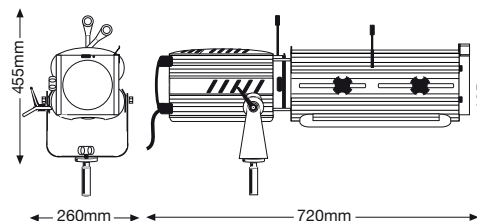

CANTO 250 MSD

10207080 black
K10207080 kit

COMPATIBLE LAMPS

Philips msd 250/2 GY9.5 8500K 3000 hrs

LDR recommends Philips lamps

PRODUCT SPECS

optical system
double condenser+zoom

reflector
55 mm dia. glass

microswitch
double-pole

ballast
built-in-PFC

colour frame
150x150 mm

throw
2-15 m

beam angle
10°-28°

voltage
208/230/240V

weight
13,6 kg

ACCESSORIES

Canto 250msd is a small, compact yet powerful discharge followspot, the ideal choice for clubs and smaller venues.

It features a double condenser optical system, integral ballast unit with on/off switch and double microswitch interlock for safe lamp replacement. It also includes as standard a colour frame, iris diaphragm, black-out mechanical dimmer, a 29mm diameter spigot for mounting on a stand and 1,5 m mains cable.