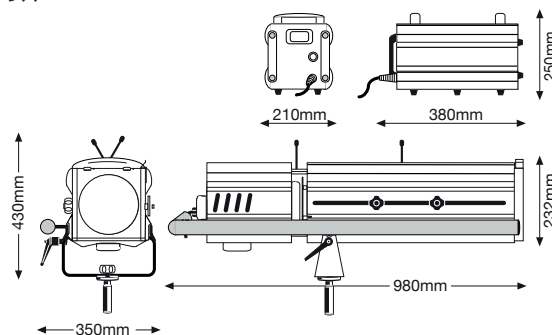

PRODUCT SPECS

optical system
double condenser+zoom

reflector
68mm dia. glass

microswitch
double-pole

ballast
external, PFC

colour frame
185x185mm

throw
10-30m

beam angle
8°-22°

Medium-throw discharge followspot for either MSD or MSR lamp. It features a large, user-friendly side handle, strong mechanics and excellent optics. Standard delivery includes an external ballast, iris, mechanical dimmer, spigot, colour frame and 2m mains cable.

PHOTOMETRIC DATA 575 MSR

NARROW	m Ø	1,5	1,7	1,9	2,1	2,3	2,5	2,7	2,9	3,1
	lux	2.908	2.227	1.759	1.425	1.178	990	843	727	633
	m	14	16	18	20	22	24	26	28	30
WIDE	m Ø	2,6	3,2	3,7	4,2	4,7	5,3	5,8	6,3	6,8
	lux	1.363	946	695	532	421	341	282	237	202
	m	10	12	14	16	18	20	22	24	26