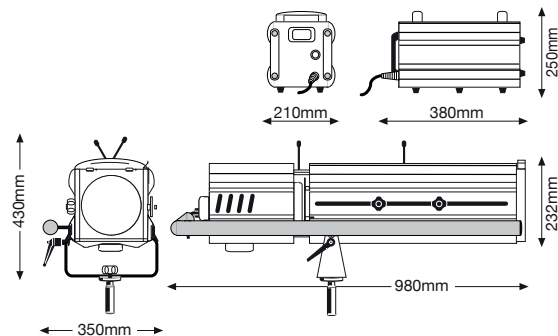

PRODUCT SPECS

optical system
double condenser+zoom

reflector
68mm dia. glass

microswitch
double-pole

ballast
external, PFC

colour frame
185x185mm

throw
10-35m

beam angle
8°-22°