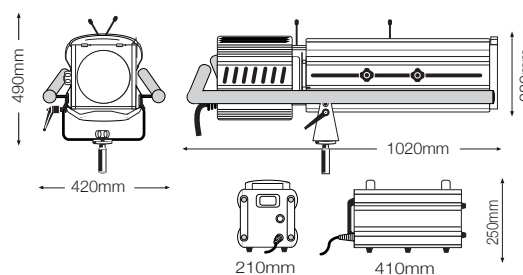

CANTO 1500 msr FF

10867180 230V black
K10867180 230V kit

11867180 120V black
K11867180 120V kit

COMPATIBLE LAMPS

Philips 1500msr 1500W 6000K 750 hrs

Gold Fast Fit PGJx50

LDR recommends Philips lamps

New concept, efficient, lightweight and extremely powerful 1500W discharge followspot, for more power at middle, long distance throw. The Msr filling of the lamp guarantees pure, white light, whereas the short arc provides high beam intensity for professional entertainment lighting.

Canto 1500msr FF features an electronic, flicker free ballast and standard delivery includes two large side handles, iris, mechanical dimmer, spigot, colour frame and 2m mains cable.

Seguipersona a scarica da 1500W, estremamente compatto e potente, ideale per quegli utilizzi sulla media-lunga distanza dove sia richiesta una resa luce particolarmente intensa.

PRODUCT SPECS

optical system
double condenser+zoom

reflector
87,5mm dia. glass

ballast
electronic, flicker-free ballast

colour frame
185x185mm

throw
10-45m

beam angle
8°-22°

weight
22,0 kg - 8,5 kg ballast
70,0 kg - kit

PHOTOMETRIC DATA PHILIPS MSR GOLD1500 FASTFIT

	m Ø	2,5	2,7	2,9	3,1	3,3	3,6	3,8	4,0	4,2
NARROW	lux	4.048	3.449	2.974	2.591	2.277	2.017	1.799	1.615	1.457
	m	24	26	28	30	32	34	36	38	40
WIDE	m Ø	3,2	3,7	4,2	4,7	5,3	5,8	6,3	6,8	7,4
	lux	4.153	3.051	2.336	1.846	1.495	1.236	1.038	885	763
	m	12	14	16	18	20	22	24	26	28