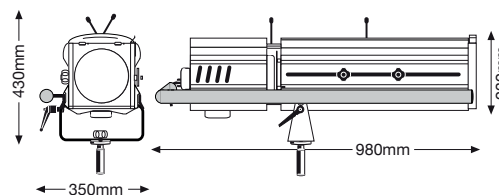

LDR recommends Philips lamps

PRODUCT SPECS

optical system
double condenser+zoom

reflector
68mm dia. glass

microswitch
double-pole

colour frame
185x185mm

throw
10-30m

beam angle
8°-22°

lamp base
230V and 120V

weight
19,8 kg - 62,8 kg kit

ACCESSORIES

20100106	colour frame
20100707	iris diaphragm
20100807	gobo-holder, A/B size
20105106	5-col. colour changer, black
20105106B	5-col. colour changer, white
20102200	29mm dia spigot
20102401	black followspot tripod
20102402	chrome followspot tripod
20102900	stirrup-kit for suspension
20107180	flight-case with braking wheels, colour changer on
20107070	kit one-hand control iris+dowser
20109106	kit colour frame + front runners Canto kit