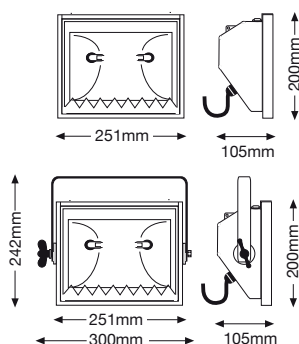

PRODUCT SPECS

reflector
aluminium, asymmetrical

microswitch
no

colour frame
244x195mm

throw
2-5m

weight
2,0kg

ACCESSORIES

20100120	colour frame, black
20100120B	colour frame, white
20100120C	colour frame, silver
20100220	safety guard, black
20100420	4-leaf barndoor, black
20100420B	4-leaf barndoor, white
20100420C	4-leaf barndoor, silver
20100420D	4-leaf barndoor, white/black
20100420E	4-leaf barndoor, silver/black
20100520	2-leaf barndoor, black
20100520B	2-leaf barndoor, white
20100520C	2-leaf barndoor, silver
20100520D	2-leaf barndoor, white/black
20100520E	2-leaf barndoor, silver/black
20100620	3-leaf barndoor, black
20100620B	3-leaf barndoor, white
20100620C	3-leaf barndoor, silver
20100620D	3-leaf barndoor, white/black
20100620E	3-leaf barndoor, silver/black
20101420	safety glass
20101920	kit for square mounting
20102621	stirrup kit 1 Rima
20102622	kit for linear mounting 2 Rima
20102623	kit for linear mounting 3 Rima
20102624	kit for linear mounting 4 Rima
20100900	hook clamp
20101300	safety bond

PHOTOMETRIC DATA K1

HORIZONTAL	m Ø	3,1	4,7	6,3	7,8	9,4	10,9	12,5	14,1	15,6
	lux	1.585	704	396	254	176	129	99	78	63
m	2	3	4	5	6	7	8	9	10	
VERTICAL	m Ø	1,9	2,9	3,8	4,8	5,7	6,7	7,6	8,6	9,5
	lux	2.151	956	538	344	239	176	134	106	86
m	2	3	4	5	6	7	8	9	10	