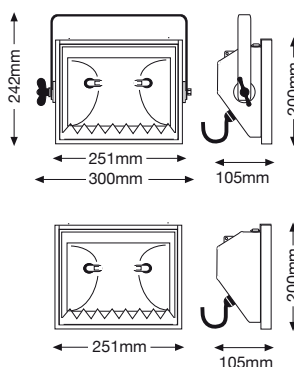

Rima A500F Pro is delivered complete with colour frame, single microswitch interlock for safe lamp replacement, safety glass and 1,5m mains cable.

Diffusore asimmetrico da 500W, di linea gradevole e di elevata resa ottica. E' la scelta ideale per l'illuminazione omogenea di fondali e parti di scena da angolature oblique, anche in ambito professionale.

PRODUCT SPECS

reflector
aluminium, asymmetrical

microswitch
single pole

colour frame
244x195mm

throw
2-5m

weight
2,6kg

ACCESSORIES

20100120	colour frame, black
20100120B	colour frame, white
20100120C	colour frame, silver
20100220	safety guard, black
20100420	4-leaf barndoor, black
20100420B	4-leaf barndoor, white
20100420C	4-leaf barndoor, silver
20100420D	4-leaf barndoor, white/black
20100420E	4-leaf barndoor, silver/black
20100520	2-leaf barndoor, black
20100520B	2-leaf barndoor, white
20100520C	2-leaf barndoor, silver
20100520D	2-leaf barndoor, white/black
20100520E	2-leaf barndoor, silver/black
20100620	3-leaf barndoor, black
20100620B	3-leaf barndoor, white
20100620C	3-leaf barndoor, silver
20100620D	3-leaf barndoor, white/black
20100620E	3-leaf barndoor, silver/black
20101420	safety glass
20101920	kit for square mounting
20102621	stirrup kit 1 Rima
20102622	kit for linear mounting 2 Rima
20102623	kit for linear mounting 3 Rima
20102624	kit for linear mounting 4 Rima
20100900	hook clamp
20101300	safety bond

PHOTOMETRIC DATA K1

HORIZONTAL	m Ø	3,1	4,7	6,3	7,8	9,4	10,9	12,5	14,1	15,6
	lux	1.585	704	396	254	176	129	99	78	63
	m	2	3	4	5	6	7	8	9	10
VERTICAL	m Ø	1,9	2,9	3,8	4,8	5,7	6,7	7,6	8,6	9,5
	lux	2.151	956	538	344	239	176	134	106	86
	m	2	3	4	5	6	7	8	9	10