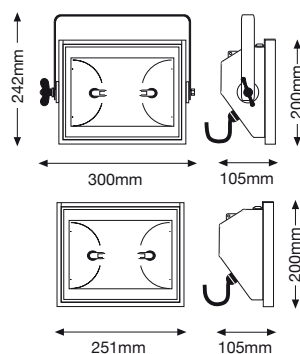

## ACCESSORIES

20100121	colour frame, black
20100121B	colour frame, white
20100121C	colour frame, silver
20100220	safety guard, black
20100420	4-leaf barndoor, black
20100420B	4-leaf barndoor, white
20100420C	4-leaf barndoor, silver
20100420D	4-leaf barndoor, white/black
20100420E	4-leaf barndoor, silver/black
20100520	2-leaf barndoor, black
20100520B	2-leaf barndoor, white
20100520C	2-leaf barndoor, silver
20100520D	2-leaf barndoor, white/black
20100520E	2-leaf barndoor, silver/black
20100620	3-leaf barndoor, black
20100620B	3-leaf barndoor, white
20100620C	3-leaf barndoor, silver
20100620D	3-leaf barndoor, white/black
20100620E	3-leaf barndoor, silver/black
20101420	safety glass
20101920	kit for square mounting
20102621	stirrup kit 1 Rima
20102622	kit for linear mounting 2 Rima
20102623	kit for linear mounting 3 Rima
20102624	kit for linear mounting 4 Rima
20100900	hook clamp
20101300	safety bond

## PRODUCT SPECS

**reflector**  
aluminium, symmetrical

**microswitch**  
single pole

**colour frame**  
244x195mm

**throw**  
2-5m

**weight**  
2,6kg

## PHOTOMETRIC DATA K1

HORIZONTAL	m Ø	3,2	4,9	6,5	8,1	9,7	11,3	13	14,6	16,2
	lux	913	406	228	146	101	74	57	45	37
	m	2	3	4	5	6	7	8	9	10
VERTICAL	m Ø	1,9	2,9	3,8	4,8	5,7	6,7	7,6	8,6	9,5
	lux	1.345	598	336	215	149	110	84	66	54
	m	2	3	4	5	6	7	8	9	10