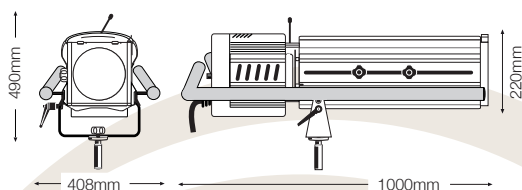

ASTRO 200 C

01207080 5600K warm white
K01207080 5600K warm white, kit

A high efficiency, powerful 200W led module featuring a PWM dimming power source harnessed in the high specification optics of LDR followspots.

Dimming is fast and accurate with a resolution of up to 512 steps controlled from a single channel through DMX/RDM signal or from a control knob positioned on the rear panel of the unit.

Standard delivery includes a 1,5m Powercon mains cable, a metal colour frame, iris and Ø29mm spigot for tripod.

Astro è la sintesi tra l'elevatissima efficienza di un modulo LED da 200W a tecnologia dimmer PWM e l'ormai nota altissima qualità ottica e meccanica dei seguipersona LDR.

Consente un controllo ed un dimeraggio luce particolarmente accurato con una risoluzione di fino a 512 passi tramite un solo canale DMX/RDM o, manualmente, attraverso un volantino di controllo posizionato sul pannello posteriore del seguipersona.

Viene fornito di serie completo di telaio porta gelatina, diaframma, perno per stativo e cavo di alimentazione con Powercon.

SPECIALS

ASTRO 200C KIT includes/comprende

followspot	seguipersona
colour changer, on	cambia colori, montato
black tripod	stativo nero
flight case	flight case

ACCESSORIES

20100106	colour frame, black
20100707	iris diaphragm
20100807	gobo holder, A/B size
20105106	5-col. colour changer
20102200	29mm dia. spigot
20102401	black followspot tripod
20102402	chrome followspot tripod
20107180	flight case braking wheels, colour changer on
20109106	colour frame + front runners for kit

PRODUCT SPECS

optical system
double condenser+zoom

LED array
200W, white, replaceable

rated LED life
50.000 hrs at 25°C

beam colour temperature
5600k

CRI - colour rendering Index
>90

dimmer module
PWM (Pulse Width Modulation)

supply volts
100/260VAC single phase

colour frame
185x185mm

throw
2-20m

beam angle
8°-22°

weight
19,5 kg - 62,7 kg kit

PHOTOMETRIC DATA

5600K

NARROW	m Ø	1,0	1,1	1,3	1,4	1,5	1,7	1,8	2,0	2,1	
	lux	3.959	3.031	2.395	1.940	1.603	1.347	1.148	990	862	
WIDE	m	7	8	9	10	11	12	13	14	15	
	lux	38.250	17.000	9.563	6.120	4.250	3.122	2.391	1.889	1.530	
m		2	3	4	5	6	7	8	9	10