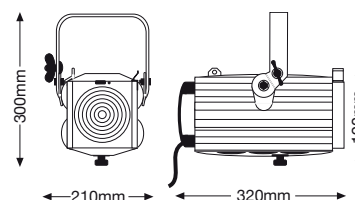

COMPATIBLE LAMPS

CDM -T/830	G12	150W	3000K	9000 hrs
CDM -T/942	G12	150W	4200K	9000 hrs
CDM -T SA/942	G12	150W	4200K	6000 hrs

LDR recommends Philips lamps