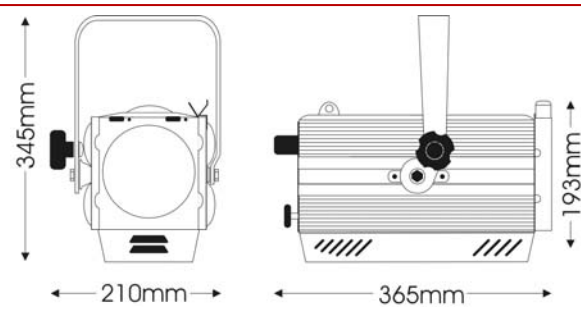

Optical specifications

Optical system	120mm diameter pebble-convex lens
LED array	89W, white, round-shaped, replaceable
Rated LED life	25,000 hours at 25°C
Beam colour temperature	3200K or 5600K
CRI (Colour Rendering Index)	>90

Accessories

Spare metal colour frame	■ 20100103	□ 20100103B	▣ 20100103C
Safety guard	■ 20100203	□ 20100203B	▣ 20100203C
4-leaf barndoor	■ 20100301	□ 20100301B	▣ 20100301C
Hook clamp	20100900	Safety bond	20101300

Photometric data

Spot	3200K									
Beam dia.	0.3	0.5	0.7	0.9	1.0	1.2	1.4	1.6	1.7	m
lux	14300	6356	3575	2288	1589	1167	894	706	572	
Distance	2	3	4	5	6	7	8	9	10	m

Flood											
Beam dia.	2.6	3.9	5.2	6.5	7.8	9.1					m
lux	2475	1100	619	396	275	202					
Distance	2	3	4	5	6	7	8	9	10	m	

Spot	5600K										
Beam dia.	0.3	0.5	0.7	0.9	1.0	1.2	1.4	1.6	1.7	m	
Lux	19750	8778	4938	3160	2194	1612	1234				
Distance	2	3	4	5	6	7	8	9	10	m	

Flood											
Beam dia.	2.6	3.9	5.2	6.5	7.8	9.1					m
lux	2750	1222	688	440	306	224					

cetra pc100

100W, 100/260VAC, DMX512
led pebble-convex luminaire

part # ■ 01102000 □ 01102001 ▣ 01102002 3200K
part # ■ 01102100 □ 01102101 ▣ 01102102 5600K

Stylish, compact and extremely high efficiency 100W led pebble-convex luminaire featuring a PWM dimming power source.

Cetra is ideal in all those applications where heat and energy saving are a concern. Its attractive design makes it the obvious choice in shop displays, art displays and architectural applications where a theatrical-type luminaire is needed.

Cetra is available in 3200K and 5600K white light. A full range of accessories complements the range.

Luci della Ribalta srl
Via Berna 14
46042 Castel Goffredo (MN), Italy
tel: +39 0376 771777
www.ldr.it info@ldr.it

issue: ap ©2017. LDR reserves the right to alter the specification without prior notice.