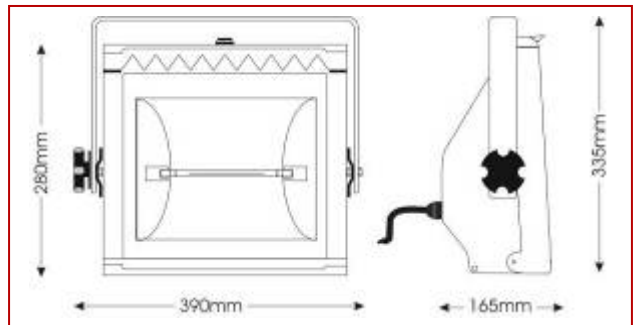

Operational specifications

Working position	max. tilting ±180° from vertical
Positional adjustment	tilt lock on one side

Lamp types

625W	P2/10 R7s 230/240V 3200K 150 hrs
1000W	P2/7 R7s 230/240V 3200K 200 hrs
1250W	P2/12 R7s 230/240V 3200K 200 hrs

Accessories

Spare metal colour frame	■20100112 □20100112B ■20100112C
Spare clear safety glass	20101412
4-leaf barndoor	■20100492 □20100492B ■20100492C
3-leaf barndoor	■20100612 □20100612B ■20100612C
2-leaf barndoor	■20100512 □20100512B ■20100512C
2-leaf b/door sq.mounting left	20100512L
2-leaf b/door sq.mounting right	20100512R
Kit for square mounting	20101912
Kit for linear mounting 2/3 Innos	20102612
Kit for linear mounting 4 Innos	20102614
Hook clamp	20100900
Safety bond	20101300

Photometric data

Horizontal												P2/7
Beam dia.	4.0	6.0	8.0	10.0	12.0	14.0	16.0	18.0	20.0	m		
lux	4875	2167	1219	750	542	398	305	241	195			
Distance	2	3	4	5	6	7	8	9	10	m		

Vertical											
Beam dia.	4.4	6.5	8.7	10.9	13.1	15.3	17.5	19.6	21.8	m	
lux	5125	2278	1281	820	569	418	320	253	205		
Distance	2	3	4	5	6	7	8	9	10	m	

LUCI DELLA RIBALTA PROFESSIONAL LIGHTING PRODUCTS

inno® S1000

625W - 1250W

symmetric floodlight

part number: ■10806060 □10806061 ■10806062

Also for larger venues, this 1000W symmetric floodlight produces a wide, even wash of light for general lighting purposes. Each unit is complete with a safety glass and a double microswitch interlock for safe lamp replacement. The modular design enables several units to be coupled together to form a compartment batten. A colour frame, safety glass and 1.5m mains cable is included as a standard.

To special order also available with extended front-door for longer colour-medium life

Luci della Ribalta srl
Via Berna 14
46042 Castel Goffredo (MN), Italy
tel: +39 0376 771777
fax: +39 0376 772140
www.ldr.it info@ldr.it

issue: ap ©2020. LDR reserves the right to alter the specification without prior notice.