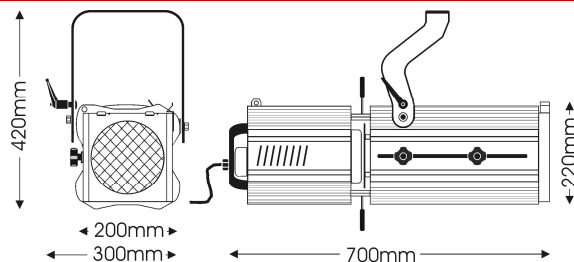

Operational specifications

Focus adjustment	slide zoom controls (dia. and softness) at side
Lamp alignment	factory set
Beam Shaping	4 shutters, included + iris, accessory
Positional adjustment	lever tilt clamp

Lamp types

650W	CP67 3200K 120 hrs / T21 3000K 900 hrs
1000W	CP70 3200K 240 hrs / T19 3050K 900 hrs
1200W	CP90 3200K 240 hrs / T29 3000K 480 hrs

LDR recommends Philips lamps

Accessories

Lamps	see above
Spare metal colour frame	■ 20100106 □ 20100106B ■ 20100106C
Spare safety guard	■ 20100206 □ 20100206B ■ 20100206C
Iris diaphragm	20100706
Gobo holder, A/B size, metal	20100806
Hook clamp	20100900
Alu-grip clamp	20101100
Safety bond	20101200
Colour scroller Xpress 19	20106019 with mounting plate 20600006

Photometric data

Narrow focus										CP90
Beam dia.	3.8	4.1	4.4	4.8	5.1	5.4	5.7	6.0	6.3	m
lux	1528	1302	1122	978	859	761	679	609	550	
Distance	12	13	14	15	16	17	18	19	20	m

Wide focus										
Beam dia.	4.5	5.2	5.8	6.5	7.1	7.8	8.4	9.1	9.7	m
lux	1082	828	654	530	438	368	314	270	236	
Distance	7	8	9	10	11	12	13	14	15	m

LUCI DELLA RIBALTA PROFESSIONAL LIGHTING PRODUCTS

nota® 18/36

650 - 1200W

profile spotlight

part number : ■ 10853030 □ 10853031 ■ 10853032

This wide-angle 1000/1200W profile spotlight includes high-specification double condenser optical system for clean, crisp gobo projection.

The comprehensive feature list includes 18° - 36° zoom focus, rotating gate with 4 shutters, a cranked fork to accommodate acute over-stage rigging angles and a double-microswitch interlock for safe lamp replacement.

A colour frame, safety guard, 4 beam shutters and 2m mains cable are also included.

Luci della Ribalta srl
Via Berna 14
46042 Castel Goffredo (MN), Italy
tel: +39 0376 771777
fax: +39 0376 772140
www.ldr.it info@ldr.it

Issue: ap ©2008. LDR reserves the right to alter the specification without prior notice.