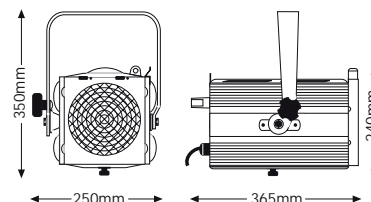

COMPATIBLE LAMPS

CP67	GX9.5	650W	230V/240V	3200K	120hrs
T21	GX9.5	650W	230V/240V	3000K	900hrs
CP70	GX9.5	1000W	230V/240V	3200K	240hrs
T19	GX9.5	1000W	230V/240V	3050K	900hrs
CP90	GX9.5	1200W	230V/240V	3200K	240hrs
T29	GX9.5	1200W	230V/240V	3000K	480hrs

LDR recommends Philips lamps