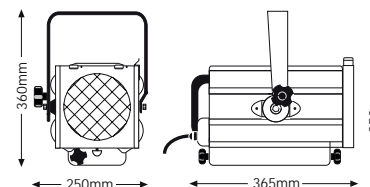

NOTA PC 1200 PLUS

10852000 230V black
10852001 230V white
10852002 230V silver

11852000 120V black
11852001 120V white
11852002 120V silver

PPC 10852100 black
10852101 white
10852102 silver

COMPATIBLE LAMPS

CP67	GX9.5	650W	230V/240V	3200K	120hrs
T21	GX9.5	650W	230V/240V	3000K	900hrs
CP70	GX9.5	1000W	230V/240V	3200K	240hrs
T19	GX9.5	1000W	230V/240V	3050K	900hrs
CP90	GX9.5	1200W	230V/240V	3200K	240hrs
T29	GX9.5	1200W	230V/240V	3000K	480hrs
EGT	G22	1000W	120V	3200K	300hrs

LDR recommends Philips lamps

ACCESSORIES

20100106	colour frame, black
20100106B	colour frame, white
20100106C	colour frame, silver
20100306	4-leaf barndoor, black
20100306B	4-leaf barndoor, white
20100306C	4-leaf barndoor, silver
20100306D	4-leaf barndoor, white/black
20100306E	4-leaf barndoor, silver/black
20100900	hook clamp
20101100	alu-grip clamp
20101200	safety bond
20106019	colour scroller Xpress 19

PRODUCT SPECS

lens type	150mm dia. pebble-convex
reflector	100mm dia. aluminium
microswitch	double-pole
colour frame	185x185mm
throw	2-17m
beam angle	8°-60°
lamp base	GX9,5 (230V) - G22 (120V)
weight	6,2 kg (230V) - 6,4 kg (120V)

Quality 1/1200W PC spotlight with a screw focus variable-spread tight-edged beam, an easily adjustable lamp position for either 1000W or 1200W lamps, effective tilt lock and double-microswitch interlock for safe lamp replacement. A colour frame, safety guard and 1,5m mains cable are included as standard.