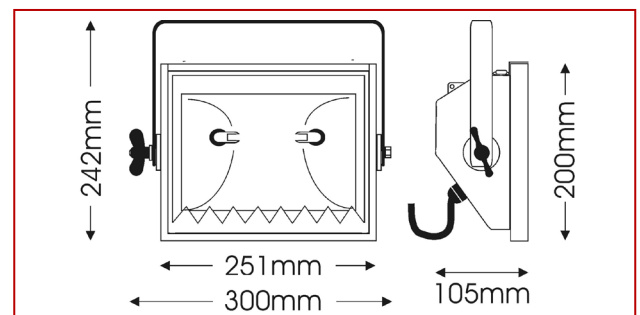

Operational specifications

Working position	max. tilting ±180° from vertical
Positional adjustment	tilt lock on one side

Lamp types

160W	Plusline ES Small R7s 230V 3100lm 2.000 hrs
240W	Plusline ES Small R7s 230V 4900lm 2.000 hrs
400W	Plusline ES Small R7s 230V 8700lm 2.000 hrs

LDR recommends Philips lamps

Accessories

Spare metal colour frame	■ 20100120 □ 20100120B ■ 20100120C
Spare clear safety glass	20101420
Safety guard	20100220
4-leaf barndoor	■ 20100420 □ 20100420B ■ 20100420C □ ■ 20100420D ■ 20100420E
Hook clamp	20100900
Safety bond	20101300

For full info on Rima modular system please see **Rima A500 Pro no-stirrup data sheet**

Photometric data

Horizontal	ES400									
Beam dia.	3.1	4.7	6.3	7.8	9.4	10.9	12.5	14.1	15.6	m
lux	1585	704	396	254	176	129	99	78	63	
Distance	2	3	4	5	6	7	8	9	10	m

Vertical										
Beam dia.	1.9	2.9	3.8	4.8	5.7	6.7	7.6	8.6	9.5	m
lux	2151	956	538	344	239	176	134	106	86	
Distance	2	3	4	5	6	7	8	9	10	m

rima® A500 F Pro

200 - 500W

asymmetric floodlight

part number: ■ 10516050 □ 10516051 ■ 10516052

Stylish and high specification 500W asymmetrical floodlights, ideal for professional usage in all cyclorama-type lighting applications.

Rima A500F Pro is designed for usage as single module flood, but a large choice of different models and accessories is available for the creation of multiple rows or square-battens. Rima A500F Pro is delivered complete with colour frame, single microswitch interlock for safe lamp replacement, safety glass and 1.5m mains cable.

Available to special order with extended front chassis for longer gel life.

LUCI DELLA RIBALTA PROFESSIONAL LIGHTING PRODUCTS

Luci della Ribalta srl
Via Berna 14
46042 Castel Goffredo (MN), Italy
tel: +39 0376 771777
fax: +39 0376 772140
www.ldr.it info@ldr.it

issue: ap ©2020. LDR reserves the right to alter the specification without prior notice.