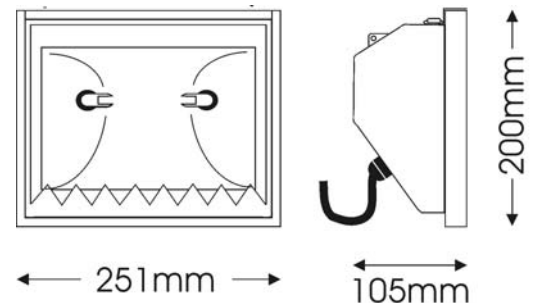

Operational specifications

Working position	max. tilting $\pm 180^\circ$ from vertical
Positional adjustment	tilt lock on one side when mounted in batten

Lamp types

160W	Plusline ES Small R7s 230V 3100lm 2.000 hrs
240W	Plusline ES Small R7s 230V 4900lm 2.000 hrs
400W	Plusline ES Small R7s 230V 8700lm 2.000 hrs

LDR recommends Philips lamps

Accessories

Spare metal colour frame	■ 20100120 □ 20100120B ■ 20100120C
3-leaf barndoor	■ 20100620 □ 20100620B ■ 20100620C □ 20100620D ■ 20100620E
2-leaf barndoor	■ 20100520 □ 20100520B ■ 20100520C □ 20100520D ■ 20100520E

Clear safety glass	20101420
Safety guard	20100220
Kit for square mounting	20101920
Stirrup kit 1 Rima	20102621
Kit linear mounting 2 Rima	20102622
Kit linear mounting 3 Rima	20102623
Kit linear mounting 4 Rima	20102624
Hook clamp	20100900
Safety bond	20101300

Photometric data

Horizontal		ES400									
Beam dia.		3.1	4.7	6.3	7.8	9.4	10.9	12.5	14.1	15.6	m
lux		1585	704	396	254	176	129	99	78	63	
Distance		2	3	4	5	6	7	8	9	10	m

Vertical											
Beam dia.		1.9	2.9	3.8	4.8	5.7	6.7	7.6	8.6	9.5	m
lux		2151	956	538	344	239	176	134	106	86	
Distance		2	3	4	5	6	7	8	9	10	m

LUCI DELLA RIBALTA PROFESSIONAL LIGHTING PRODUCTS

rima® A500 no stirrup

200 - 500W

asymmetric floodlight

part number: ■ 10506150 □ 10506151 ■ 10506152

Stylish and high specification 500W asymmetrical floodlights, ideal for professional usage in all cyclorama-type lighting applications.

The modular design enables several units to be coupled together to form a single compartment or square batten. Accurate design prevents any light spill. A colour frame and 1.5m mains cable are included in standard delivery.

Available to special order with extended front chassis for longer gel life.

Luci della Ribalta srl
Via Berna 14
46042 Castel Goffredo (MN), Italy
tel: +39 0376 771777
fax: +39 0376 772140
www.ldr.it info@ldr.it

Issue: ap ©2014. LDR reserves the right to alter the specification without prior notice.