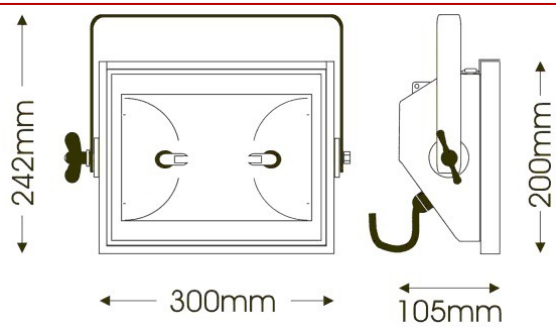

Operational specifications

Working position	max. tilting $\pm 180^\circ$ from vertical
Positional adjustment	tilt lock on one side

Lamp types

160W	Plusline ES Small R7s 230V 3100lm 2.000 hrs
240W	Plusline ES Small R7s 230V 4900lm 2.000 hrs
400W	Plusline ES Small R7s 230V 8700lm 2.000 hrs

Accessories

Spare metal colour frame	■ 20100121 □ 20100121B ■ 20100121C
Clear safety glass	20101420
Safety guard	20100220
4-leaf barndoor	■ 20100420 □ 20100420B ■ 20100420C □ ■ 20100420D ■ 20100420E
Hook clamp	20100900
Safety bond	20101300

For full info on Rima modular system please see **Rima S500 no-stirrup data sheet**

Photometric data

Horizontal										K1
Beam dia.	3.2	4.9	6.5	8.1	9.7	11.3	13	14.6	16.2	m
lux	913	406	228	146	101	74	57	45	37	
Distance	2	3	4	5	6	7	8	9	10	m

Vertical										
Beam dia.	1.9	2.9	3.8	4.8	5.7	6.7	7.6	8.6	9.5	m
lux	1345	598	336	215	149	110	84	66	54	
Distance	2	3	4	5	6	7	8	9	10	m

LUCI DELLA RIBALTA PROFESSIONAL LIGHTING PRODUCTS

rima® S500 F

200 - 500W

symmetric floodlight

part number: ■ 10506060 □ 10506061 ■ 10506062

Stylish and high specification 500W symmetric floodlights, ideal for all applications where a wide, even wash of light is required. Accurate design prevents any light spill.

Rima S500F is designed for usage as single module flood, and is delivered complete with colour frame and 1.5m mains cable.

Available to special order with extended front chassis for longer gel life.

Luci della Ribalta srl
Via Berna 14
46042 Castel Goffredo (MN), Italy
tel: +39 0376 771777
fax: +39 0376 772140
www.ldr.it info@ldr.it

issue: ap ©2020. LDR reserves the right to alter the specification without prior notice.