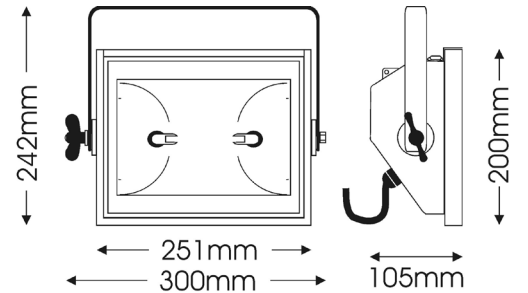

Operational specifications

Working position	max. tilting $\pm 180^\circ$ from vertical
Positional adjustment	tilt lock on one side

Lamp types

160W	Plusline ES Small R7s 230V 3100lm 2.000 hrs
240W	Plusline ES Small R7s 230V 4900lm 2.000 hrs
400W	Plusline ES Small R7s 230V 8700lm 2.000 hrs

Accessories

Spare metal colour frame	■ 20100121 □ 20100121B ■ 20100121C
Clear safety glass	20101420
Safety guard	20100220
4-leaf barndoor	■ 20100420 □ 20100420B ■ 20100420C □ ■ 20100420D ■ 20100420E
Hook clamp	20100900
Safety bond	20101300

For full info on Rima modular system please see **Rima S500 Pro no-stirrup data sheet**

Photometric data

Horizontal	ES400									
Beam dia.	3.2	4.9	6.5	8.1	9.7	11.3	13	14.6	16.2	m
lux	913	406	228	146	101	74	57	45	37	
Distance	2	3	4	5	6	7	8	9	10	m

Vertical										
Beam dia.	1.9	2.9	3.8	4.8	5.7	6.7	7.6	8.6	9.5	m
lux	1345	598	336	215	149	110	84	66	54	
Distance	2	3	4	5	6	7	8	9	10	m

LUCI DELLA RIBALTA PROFESSIONAL LIGHTING PRODUCTS

rima® S500 F Pro

200 - 500W

symmetric floodlight

part number: ■ 10516060 □ 10516061 ■ 10516062

Stylish and high specification 500W symmetric floodlights, ideal for all applications where a wide, even wash of light is required. Accurate design prevents any light spill.

Rima S500F Pro is designed for usage as single module flood, and is delivered complete with colour frame, a single microswitch interlock for safe lamp replacement, a safety glass and 1.5m mains cable, whereas a large choice of accessories is available as optional extras.

Available to special order with extended front chassis for longer gel life.

Luci della Ribalta srl
Via Berna 14
46042 Castel Goffredo (MN), Italy
tel: +39 0376 771777
fax: +39 0376 772140
www.ldr.it info@ldr.it

issue: ap ©2020. LDR reserves the right to alter the specification without prior notice.