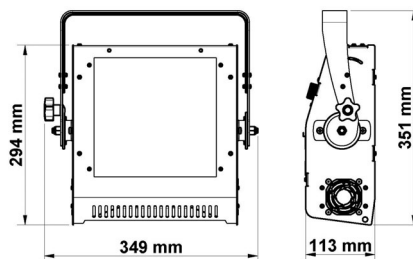

Operational specifications

Working position	any, stand-alone or hung, any tilting
DMX channels / connection	6 or 7 ch / XLR5 connectors, IN/OUT
Colours	white 3200K
Dimming	From rear panel encoder or remote, 8 or 16 bits via DMX signal
LED temperature	Built-in sensor for real time monitoring
Ambient temperature	35°C max.
Fan speed control	3 modes available: Silent/Auto/Constant
Fade curves	2 curves (linear, square)
LED Frequency	16KHz – Flicker free
LCD display	Set-up, dmx, monitor, diagnostics
RDM	Integrated
Software upload	Remote, via DMX 512 cables

Accessories

4-leaf barndoor, black	20100450
Spare colour frame	20100122
Spare clear safety glass	20101460
Remoto	20702072 Gateway for software upload
Hook clamp	20100900
Safety bond	20101300

Photometric data – measured at ½ peak angle

Horizontal (H)	0.8	1.5	2.3	3.1	3.8	4.6	m
Vertical (V)	1.2	2.4	3.6	4.8	6.0	7.2	m
WHITE	4830	1208	537	302	193	134	lux
Distance(D)	0.5	1	1.5	2	2.5	3	m

LUCI DELLA RIBALTA PROFESSIONAL LIGHTING PRODUCTS

SAMBA A100

120W LED 3200K

asymmetric floodlight

part # 01106050 01106051 01106052

120 watt LED 3200K asymmetrical floodlight ideal for cyclorama-type lighting in all applications.

SAMBA is an elegant, compact, light-weight fixture which can be installed in any position, either stand-alone or hung from a truss even on very small stages or locations with reduced space.

Utilizing a multi functional display or DMX / RDM interface for ease of operation, it provides a high precision multicurve dimming system along with pure colour mixing throughout all fields of colours.

The Samba is energy efficient, reliable, and built to last and is also available in LED RGBW

Luci della Ribalta srl
Via Berna 14
46042 Castel Goffredo (MN), Italy
tel: +39 0376 771777
fax: +39 0376 772140
www.ldr.it info@ldr.it

issue: ap ©2021 LDR reserves the right to alter the specification without prior notice.