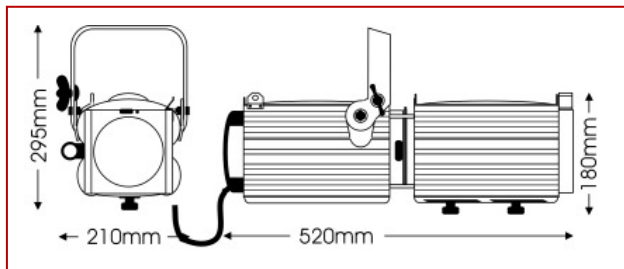

Mechanical specifications

Paint/Finish	black, white or silver epoxy powder paint
Lamp House Construction	extruded aluminium and sheet steel
Reflector	55mm diameter glass
Optical system	double condenser with variable zoom
Mounting & suspension	steel stirrup with 12mm centre hole and DIN mounting
Handle	rear
Weight/Packed weight	8.0 kg / 9.5kg
Packed volume	0.058m ³
Filter cut size	125 x 125mm
Gobo size	M (glass, metal, colour gel, transparency)
Rotating gate	yes, with 4 shutters
Accessory runners	3 slots
Colour frame	metal, 125x125mm (DIN standard) supplied
Lamp access	top panel
Lens access	sliding panels on top of lamp and zoom tube

GOBO WIZARD: freeware for the creation of customized gobos on acetate film

Photometric data

Narrow focus		CDM-T 70/942					
Beam dia.	1.5	2.2	2.9	3.6	4.4	5.1	m
lux	1060	471	265	170	118	87	lux
Distance	2	3	4	5	6	7	m

Wide focus							
Beam dia.	0.7	1.1	1.4	1.8	2.1	2.5	m
lux	2750	1222	688	440	306	224	lux
Distance	2	3	4	5	6	7	m

LUCI DELLA RIBALTA PROFESSIONAL LIGHTING PRODUCTS

soffio[®] 20/40

70W discharge profile

part number : ■10073030 □10073031 ■10073032