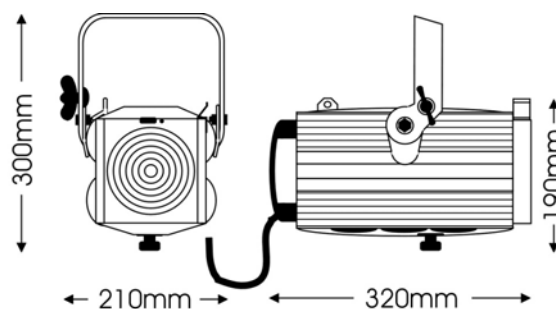

Operational specifications

Focus adjustment	slide focus with control underneath
Lamp alignment	factory set
Beam Shaping	4-leaf barndoor
Positional adjustment	single rim-clamp tilt lock
Working position	max. tilting $\pm 70^\circ$ from horizontal

Lamp types

3000K	Philips 70W CDM-T 70/830 12.000 hrs
4200K	Philips 70W CDM-T 70/942 12.000 hrs

LDR recommends Philips lamps

Accessories

Spare metal colour frame	■ 20100102 □ 20100102B ■ 20100102C
4-leaf barndoor	■ 20100302 □ 20100302B ■ 20100302C □ ■ 20100302D ■ 20100302E
Hook clamp	20100900
Safety bond	20101300
Electrical adapter	see separate literature
Mechanical track adapter	see separate literature

Photometric data

Spot focus		CDM-T 70/942						
Beam dia.	0.2	0.4	0.5	0.6	0.7	0.9	m	
lux	7500	3333	1875	1200	833	612		
Distance	2	3	4	5	6	7	m	

Flood focus

Beam dia.	2	3.1	4.1	5.1	6.1	7.1	m
lux	1250	556	313	200	139	102	
Distance	2	3	4	5	6	7	m

LUCI DELLA RIBALTA PROFESSIONAL LIGHTING PRODUCTS

soffio® f70

70W

discharge fresnel

part number : ■ 10071080 □ 10071081 ■ 10071082

Soffio f70 features a stylish body, a built-in ballast unit and compact dimensions. Ideal for display lighting and theatrical-style illumination of architectural spaces. It produces a bright soft-edged beam, variable from 7° to 63°, shaped using an optional 4-leaf barndoor accessory.

With a choice of 70W discharge lamps to give a warm or cool colour temperature, the high power, low consumption and low maintenance design is perfectly suited to architectural applications. Available to special order in any colour from the RAL range, Soffio f70 is supplied with colour frame and 1.5m mains cable.

Luci della Ribalta srl
Via Berna 14
46042 Castel Goffredo (MN), Italy
tel: +39 0376 771777
fax: +39 0376 772140
www.ldr.it info@ldr.it

Issue: ap ©2014. LDR reserves the right to alter the specification without prior notice.