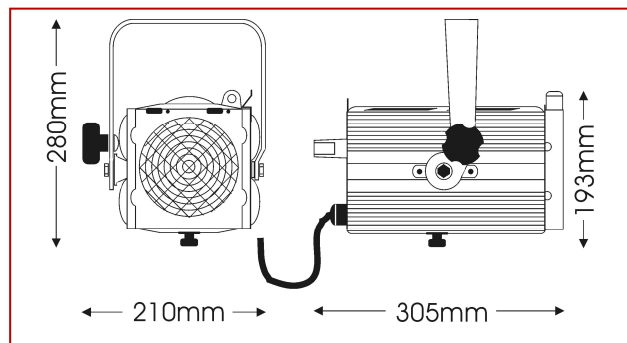

Operational specifications

Focus adjustment	slide focus with control underneath
Working position	max. tilting ±90° from horizontal
Beam Shaping	using barndoor accessory
Positional adjustment	single rim-clamp tilt lock

Lamp types

300W	M38 2950K 2000 hrs
500W	T18 3000K 360 hrs / T25 3000K 360 hrs / M40 2950K 2.000 hrs
650W	T26 3050K 600 hrs / T27 3050K 600 hrs

LDR recommends Philips lamps

Accessories

Spare metal colour frame	■20100103	□20100103B	■20100103C
Spare safety guard	■20100203	□20100203B	■20100203C
4-leaf barndoor	■20100303	□20100303B	■20100303C
	□■20100303D	■20100303E	
Hook clamp	20100900	Alu-grip clamp	20101100
Safety bond	20101200		
Colour scroller Xpress 13	20106013 with mounting plate 20600003		

Photometric data

Spot focus												T27
Beam dia.	0.2	0.4	0.5	0.6	0.7	0.9	1.0	1.1	1.2	m		
lux	16600	7378	4150	2656	1844	1355	1038	820	664			
Distance	2	3	4	5	6	7	8	9	10	m		

Flood focus											
Beam dia.	2.3	3.5	4.6	5.8	6.9	8.1	9.2	10.4	11.5	m	
lux	3096	1376	774	495	344	253	194	153	124		
Distance	2	3	4	5	6	7	8	9	10	m	

LUCI DELLA RIBALTA PROFESSIONAL LIGHTING PRODUCTS

tempo® f650 plus

650W fresnel

part number : ■10601000 □10601001 ■10601002

Quality yet budget-priced 500W or 650W Fresnel spotlight. It features a slide-focus variable-spread, soft-edged beam which makes it ideal for small, intimate stage areas.

Also included as standard are a DIN standard colour frame, safety guard and 1.5m mains cable.

Available to special order in any colour from the RAL range

Luci della Ribalta srl
Via Berna 14
46042 Castel Goffredo (MN), Italy
tel: +39 0376 771777
fax: +39 0376 772140
www.ldr.it info@ldr.it

issue: ap ©2008. LDR reserves the right to alter the specification without prior notice.