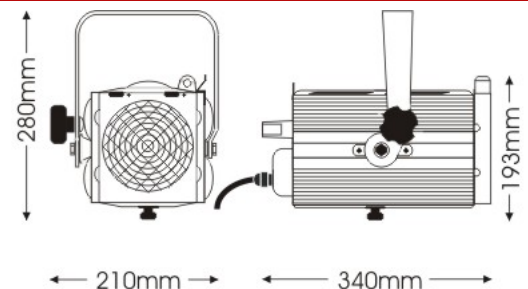

Operational specifications

Focus adjustment	slide focus with control underneath
Working position	max. tilting ±90° from horizontal
Beam Shaping	using barndoor accessory
Positional adjustment	single rim-clamp tilt lock

Lamp types

300W 230V	M38 2950K 2000 hrs
500W 230V	T18 3000K 360 hrs / T25 3000K 360 hrs / M40 2950K 2.000 hrs
650W 230V	T26 3050K 600 hrs / T27 3050K 600 hrs
300W 120V	CP81 FKW 3200K 50 hrs
650W 120V	CP89 FKR 3200K 200 hrs

Accessories

Spare metal colour frame	■20100103 □20100103B ■20100103C
Spare safety guard	■20100203 □20100203B ■20100203C
4-leaf barndoor	■20100301 □20100301B ■20100301C □■20100301D ■■20100301E
Hook clamp	20100900
Safety bond	20101300

Photometric data

Spot focus	T27									
Beam dia.	0.2	0.4	0.5	0.6	0.7	0.9	1.0	1.1	1.2	m
lux	16600	7378	4150	2656	1844	1355	1038	820	664	
Distance	2	3	4	5	6	7	8	9	10	m

Flood focus										
Beam dia.	2.3	3.5	4.6	5.8	6.9	8.1	9.2	10.4	11.5	m
lux	3096	1376	774	495	344	253	194	153	124	
Distance	2	3	4	5	6	7	8	9	10	m

LUCI DELLA RIBALTA PROFESSIONAL LIGHTING PRODUCTS

tempo® f650 Pro

650W fresnel

part number : ■10601200 □10601201 ■10601202

Pro- version of the extremely popular Tempo® f650 Plus, featuring a double-microswitch disconnecter for safe lamp replacement.

Tempo® f650 Pro is a quality yet budget-priced 500W or 650W Fresnel spotlight. It features a slide-focus variable-spread, soft-edged beam which makes it ideal for small, intimate stage areas.

Also included as standard are a DIN standard colour frame, safety guard and 1.5m mains cable.

Luci della Ribalta srl
Via Berna 14
46042 Castel Goffredo (MN), Italy
tel: +39 0376 771777
fax: +39 0376 772140
www.ldr.it info@ldr.it

issue: ap ©2020. LDR reserves the right to alter the specification without prior notice.