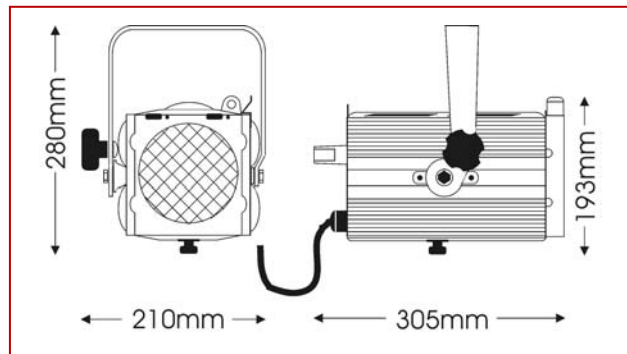

Operational specifications

Focus adjustment	slide focus with control underneath
Working position	max. tilting ±90° from horizontal
Beam Shaping	using barndoor accessory
Positional adjustment	single rim-clamp tilt lock

Lamp types

300W 230V	M38 2950K 2000 hrs
500W 230V	T18 3000K 360 hrs / T25 3000K 360 hrs / M40 2950K 2.000 hrs
650W 230V	T26 3050K 600 hrs / T27 3050K 600 hrs
300W 120V	CP81 FKW 3200K 50 hrs
650W 120V	CP89 FKR 3200K 200 hrs

LDR recommends Philips lamps

Accessories

Spare metal colour frame	■20100103 □20100103B ■20100103C
Spare safety guard	■20100203 □20100203B ■20100203C
4-leaf barndoor	■20100303 □20100303B ■20100303C □■20100303D ■20100303E
Hook clamp	20100900
Safety bond	20101300
Colour scroller Xpress 13	20106013 with mounting plate 20600003

Photometric data

Spot focus	T27									
Beam dia.	0.2	0.4	0.5	0.6	0.7	0.9	1.0	1.1	1.2	m
lux	24800	11022	6200	3968	2756	2024	1550	1225	992	
Distance	2	3	4	5	6	7	8	9	10	m

Flood focus										
Beam dia.	2.2	3.3	4.4	5.5	6.7	7.8	8.9	10	11.1	m
lux	2148	955	537	344	239	175	134	106	86	
Distance	2	3	4	5	6	7	8	9	10	m

LUCI DELLA RIBALTA PROFESSIONAL LIGHTING PRODUCTS

tempo® pc 650 plus

650W pebble-convex

part number : ■10602000 □10602001 ■10602002

Simple yet high-quality 650W PC spotlight featuring a slide-focus variable-spread beam to offer more definition than the softer Fresnel beam.

Tempo pc650 plus is ideal for close projection in small stage venues and whenever budget is a priority. A colour frame, safety guard and 1.5m mains cable are all included as standard.

Specials: also available with polished pebble convex (PPC) lens part # 10602100

Luci della Ribalta srl
Via Berna 14
46042 Castel Goffredo (MN), Italy
tel: +39 0376 771777
fax: +39 0376 772140
www.ldr.it info@ldr.it

issue: ap ©2014. LDR reserves the right to alter the specification without prior notice.