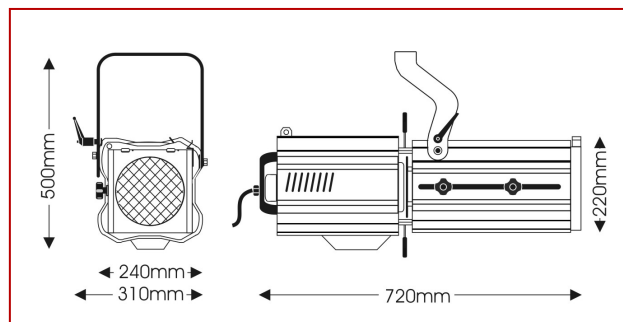

Operational specifications

Focus adjustment	slide zoom controls (dia/softness) at side
Lamp alignment	factory set
Beam Shaping	4 shutters, included + iris, accessory
Positional adjustment	lever tilt clamp

Lamp types

2000W	CP72 GY16 230/240V 3200K 480 hrs

LDR recommends Philips lamps

Accessories

Lamps	see above
Spare metal colour frame	20100106
Spare safety guard	20100206
Iris diaphragm	20100706
Gobo holder, A/B size, metal	20100806
Hook clamp HD	20101000
Alu-grip clamp	20101100
Safety bond	20101200
Colour scroller Xpress 19	20106019 with mounting plate 20600006

Photometric data

Narrow focus		CP72									
Beam dia.		2.5	3.2	3.8	4.4	5.1	5.7	6.3	7.0	7.6	m
lux		4328	2770	1924	1413	1082	855	693	572	481	
Distance		8	10	12	14	16	18	20	22	24	m

Wide focus											
Beam dia.		3.9	5.2	6.5	7.8	9.1	10.4	11.7	13.0	14.3	m
lux		5556	3152	2000	1389	1020	781	617	500	413	
Distance		6	8	10	12	14	16	18	20	22	m

LUCI DELLA RIBALTA PROFESSIONAL LIGHTING PRODUCTS

tono® 18/36 2000W profile spotlight

part number 10903030

For closer projection in larger venues, this wide-angle 18° - 36° 2000W spotlight incorporates a zoom focus double condenser optical system, rotating gate, a cranked fork and a double microswitch interlock for safe lamp replacement.

A colour frame, safety guard, 4 beam shutters and 2m mains cable are also included.

Luci della Ribalta srl
Via Berna 14
46042 Castel Goffredo (MN), Italy
tel: +39 0376 771777
fax: +39 0376 772140
www.ldr.it info@ldr.it

Issue: ap ©2009. LDR reserves the right to alter the specification without prior notice.