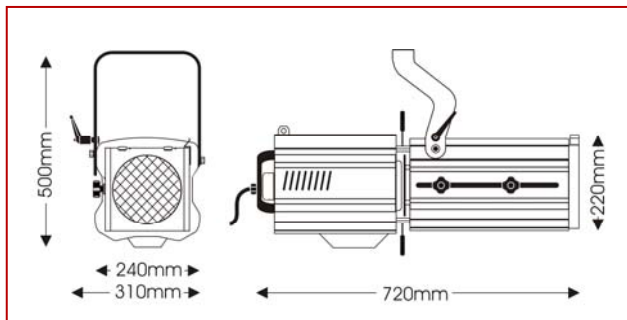

Mechanical specifications

Paint/Finish	black epoxy powder paint
Lamp House Construction	extruded aluminium and sheet steel
Reflector	68mm diameter, glass
Optical system	double condenser with variable zoom
Mounting & suspension	steel stirrup with 12mm centre hole and DIN mounting
Handle	rear
Weight/Packed weight	14 kg / 17kg
Packed volume	0.17m³
Filter cut size	185 x 185mm
Accessory runners	3 slots
Safety guard	supplied
Colour frame	metal, 185 x 185mm, supplied
Lamp access	hinged base
Lens access	hinged panel on top of lamp tube

Operational specifications

Focus adjustment	slide zoom controls (dia/softness) at side
Lamp alignment	factory set
Beam Shaping	4 shutters, included + iris, accessory
Positional adjustment	lever tilt clamp

Lamp types

2000W	CP72 GY16 230/240V 3200K 480 hrs

Accessories

Lamps	see above
Spare metal colour frame	20100106
Spare safety guard	20100206
Iris diaphragm	20100707
Gobo holder, A/B size, metal	20100807
Hook clamp HD	20101000
Safety bond	20101300

Photometric data

Narrow focus										CP72
Beam dia.	2.5	3.2	3.8	4.4	5.1	5.7	6.3	7.0	7.6	m
lux	4328	2770	1924	1413	1082	855	693	572	481	
Distance	8	10	12	14	16	18	20	22	24	m

Wide focus										
Beam dia.	3.9	5.2	6.5	7.8	9.1	10.4	11.7	13.0	14.3	m
lux	5556	3152	2000	1389	1020	781	617	500	413	
Distance	6	8	10	12	14	16	18	20	22	m

tono® 18/36 plus

2000W

profile spotlight

part number : ☒ 10904030 ☐ 10904031 ☐ 10904032

For closer projection in larger venues, this wide-angle 18° - 36° 2000W spotlight incorporates a zoom focus double condenser optical system, rotating gate, a cranked fork and a double microswitch interlock for safe lamp replacement.

A colour frame, safety guard, 4 beam shutters and 2m mains cable are also included.

Luci della Ribalta srl
Via Berna 14
46042 Castel Goffredo (MN), Italy
tel: +39 0376 771777
fax: +39 0376 772140
www.ldr.it info@ldr.it

issue: ap ©2018. LDR reserves the right to alter the specification without prior notice.