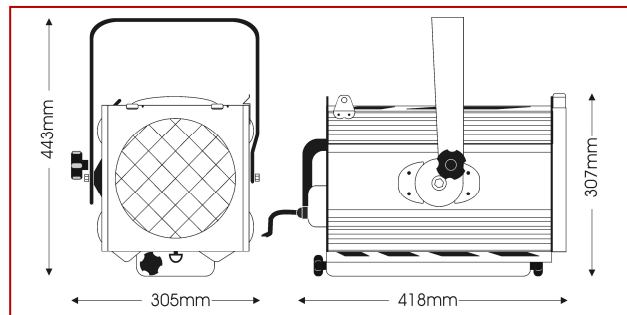

Operational specifications

Focus adjustment	screw-focus with front and rear control
Working position	max. tilting ±90° from horizontal
Beam Shaping	using barndoor accessory
Positional adjustment	single rim-clamp tilt lock

Lamp types

2000W G22	CP55, CP75, 3200k 480 hrs
2000W G22	CP92 3200k 400 hrs
2000W GY16	CP72 3200K 480 hrs
2500W G22	CP91 3200K 400 hrs

LDR recommends Philips lamps

Accessories

Spare metal colour frame	20100107	Spare safety guard	20100207
4-leaf barndoor, aluminium	20100307	Safety bond	20101200
Hook clamp HD	20101000	Alu-grip clamp	20101100
Colour scroller Xpress 26	20106026	with mounting plate	20600007

Photometric data

Spot focus		CP75									
Beam dia.	1.9	2.0	2.2	2.4	2.5	2.7	2.8	3.0	3.1	m	
lux	2625	2237	1929	1680	1477	1308	1167	1047	945		
Distance	12	13	14	15	16	17	18	19	20	m	

Flood focus											
Beam dia.	4.2	5.6	7.0	8.4	9.8	11.2	12.6	14.0	15.4	m	
lux	2700	1519	972	675	496	380	300	243	201		
Distance	3	4	5	6	7	8	9	10	11	m	

LUCI DELLA RIBALTA PROFESSIONAL LIGHTING PRODUCTS

tono® pc2000 plus

2000W – 2500W

pebble-convex

part number :10902000

Compact, lightweight and multi-featured 2/2.5kW pc spotlight for larger venues.

It features an extremely wide beam angle and includes a front hinging lamp tray, a robust G22 lamp-base, screw focus, strong tilt lock and double-microswitch interlock for safe lamp replacement.

A colour frame, safety guard and 1.5m mains cable are included as standard.

On request also available with GY16 lamp-base

Luci della Ribalta srl
Via Berna 14
46042 Castel Goffredo (MN), Italy
tel: +39 0376 771777
fax: +39 0376 772140
www.ldr.it info@ldr.it

issue: ap ©2008. LDR reserves the right to alter the specification without prior notice.